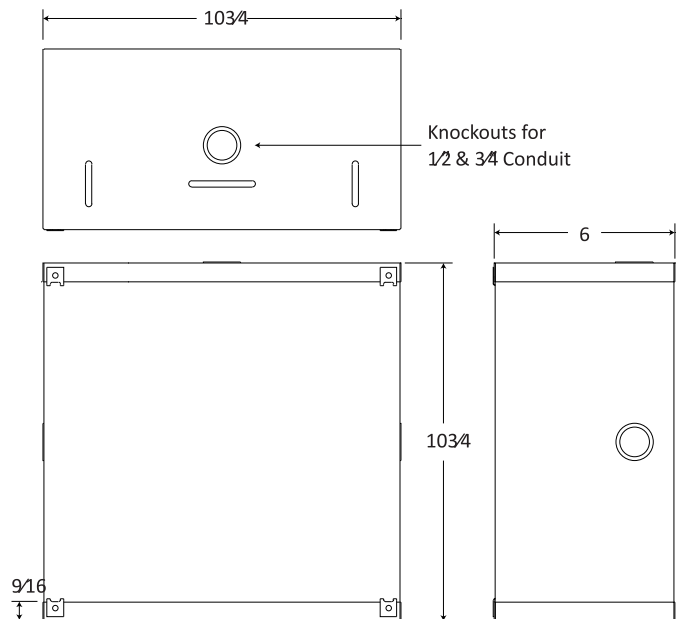

Quam

ENCLOSURES

ES8-6

SQUARE

690 CID, Steel, Recessed Mount, 6" Deep

GENERAL DESCRIPTION

The ES8-6 is a 6" deep, 690 CID, square, recessed mount, steel back box with an acoustic foam liner. White powder coat finish.

INTENDED USE - Indoor or Protected Outdoor Environment

Compatibility	Quam 8" Square Loudspeaker Assemblies
Installation	In-Wall / Recessed

MECHANICAL SPECIFICATIONS

Internal Displacement	690 Cubic Inches (CI)
Baffle Attachment Points	4X #8-32 Tinnerman Clips
Electrical Access	4X 1/2" & 3/4" Scored Combination Knock-Outs