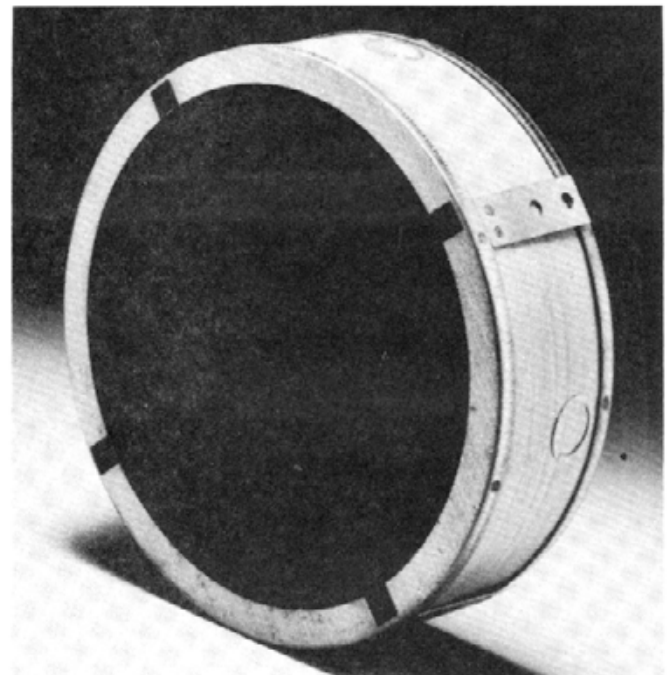

GENERAL DESCRIPTION

The McBride MC11E back box is designed for Public Address Systems to provide a sturdy baffle mount, speaker protection, and back wave cancellation.

Constructed of heavy gauge galvanized steel for extra rigidity and resistance to corrosion, the MC11E is designed for installation into concrete formers before pouring to provide a recessed receptacle for mounting the speaker / grill assembly. Because the grill mounting flange is positioned inside the back box the McBride Model MC14 round grill must be used.

The McBride MC11E back box features adjustable mounting straps for perfect alignment, four combination 1/2 - 3/4 knockouts spaced 90 degrees apart on the circumference, speed nuts that are already mounted for quick grill installation and a special inside coating for sound dampening to eliminate mechanical resonance.

ARCHITECTURAL SPECIFICATIONS

MODEL MC11E

The Ceiling Back Box Shall be a McBride Model MC11E. The back box shall be constructed of heavy gauge galvanized steel and shall measure 10 inches in diameter by 3-1/4 inches deep. The flange diameter shall be 8-3/4 inches. The round McBride Model MC14 flush ceiling baffle shall mount to the back box with screws to the provided speed nuts. Four adjustable mounting straps shall be provided to mount the back box. Four combination 1/2 - 3/4 inch knockouts shall be provided spaced at 90 degree increments about the circumference. A special sound dampening material shall be applied inside the back box to eliminate mechanical resonance.

McBRIDE TECH SPECS

Model Number:	MC11E
Back Box Type:	Circular ceiling back box for concrete former mounting.
Back Box Mounting:	Adjustable straps, 4 places.
Baffle Mounting:	Screw mounted, 4 places. (use MC14 baffle).
Diameter:	10 inches.
Flange Diameter:	8-3/4 inches.
Depth:	3-3/4 inches.
Weight:	Approx. 2-1/4 lbs.
Finish:	Galvanized, dampening material inside.
Packaging:	10 to a carton.
Knockouts:	1/2 - 3/4 inch combination spaced 90 degrees around circumference.